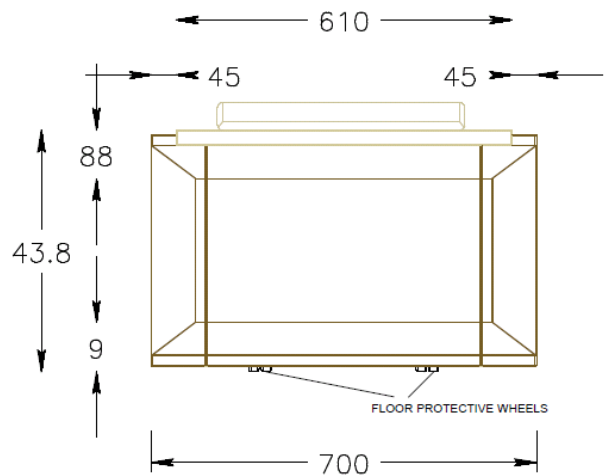

www.alemanno.de

SQUARE
Infra-Red Heated Hammam Day Bed

Technical Drawings

- Construction Base:** Rust-free metal & Fibreglass
- Covering finish:** Metallic lacquer
- Weight:** 120kg
- Dimension:** length: 201.6cm
width 70cm
Height: 43,8cm
- Package dim:** Length: 210cm
Width: 85cm
Height: 80cm
- Package weight:** 140kg
- total weight:** 260kg