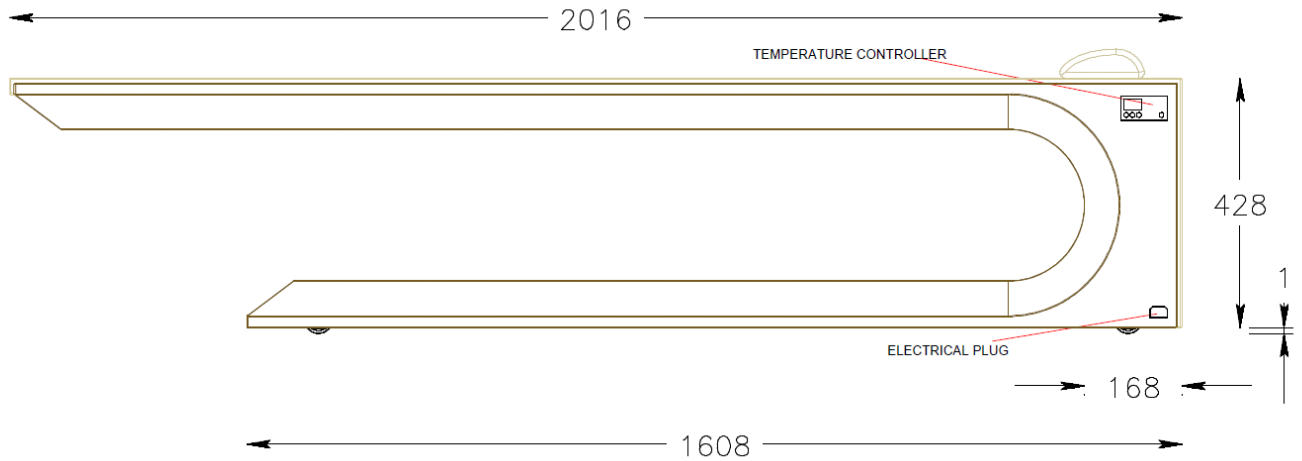

www.alemanno.de

SQUARE
Infra-Red Heated Hammam Day Bed

Technical Drawings

- Construction Base:** Rust-free metal & Fibreglass
- Covering finish:** Metallic lacquer
- Weight:** 120kg
- Dimension:** length: 201.6cm
width 70cm
Height: 43,8cm
- Package dim:** Length: 210cm
Width: 85cm
Height: 80cm
- Package weight:** 140kg
- total weight:** 260kg